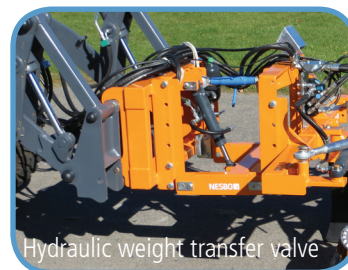

Technical data

	UK 425 R/L	UK 475 R/L	UK 725 R/L
Working range - left or right	1100 mm	1100 mm	2100 mm
Lenght folded	900 mm	900 mm	900 mm
Width folded	1000 mm	1000 mm	1600 mm
Height	900 mm	900 mm	900 mm
Weight*	185 kgs	215 kgs	315 kgs
Brush diameter	425 mm	725 mm	725 mm
Number of brushes	40 pcs	80 pcs	80 pcs

* Lenght and weight depends of size of frame

NESBO

NESBO A/S
Daniavej 31 • DK 9550 Mariager

Phone +45 98 58 44 00
www.nesbo.dk
nesbo@nesbo.dk

Dealer: