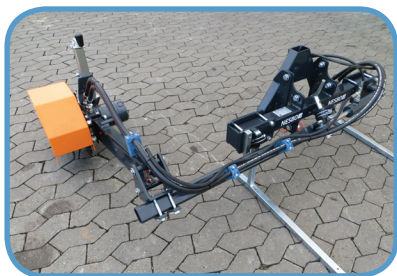

Weed cultivator

Weed cultivator

Type UF 150 R

- Very strong build
- Parallel mounting in order to make the cultivator adapt to the terrain
- Hydraulic folding
- Hydraulic height adjustment
- Cutting disc and cultivator knives
- Adjustable width
- Reversible left/right
- Hydraulic drive from 30 l/min at 175 bar

Technical data

	UF 150 R
Cultivating width	1500 mm
Cultivating depth	30 - 80 mm
Total width	1600 mm
Total length	1100 mm
Min. hydraulic flow	30 l / 175 bar
Weight	120 kgs

NESBO 

NESBO A/S
Daniavej 31 • DK 9550 Mariager