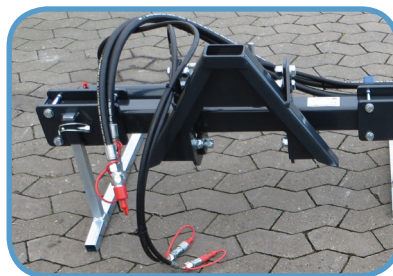

Weed cultivator

Weed cultivator

Type UF 150 R

- Very strong build
- Parallel mounting in order to make the cultivator adapt to the terrain
- Hydraulic folding
- Hydraulic height adjustment
- Cutting disc and cultivator knives
- Adjustable width
- Reversible left/right
- Hydraulic drive from 30 l/min at 175 bar

Technical data

	UF 150 R
Cultivating width	1500 mm
Cultivating depth	30 - 80 mm
Total width	1600 mm
Total length	1100 mm
Min. hydraulic flow	30 l / 175 bar
Weight	120 kgs

NESBO 

NESBO A/S
Daniavej 31 • DK 9550 Mariager