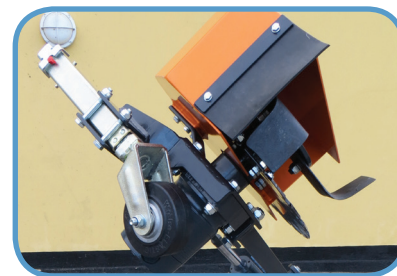

Weed cultivator

Weed cultivator

Type UF 150 R

- Very strong build
- Parallel mounting in order to make the cultivator adapt to the terrain
- Hydraulic folding
- Hydraulic height adjustment
- Cutting disc and cultivator knives
- Adjustable width
- Reversible left/right
- Hydraulic drive from 30 l/min at 175 bar

Technical data

	UF 150 R
Cultivating width	1500 mm
Cultivating depth	30 - 80 mm
Total width	1600 mm
Total length	1100 mm
Min. hydraulic flow	30 l / 175 bar
Weight	120 kgs

NESBO 

NESBO A/S
Daniavej 31 • DK 9550 Mariager